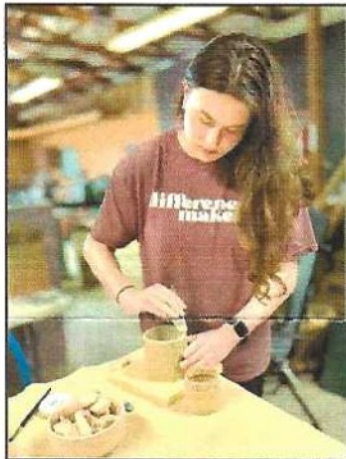

We are blessed this month with several wonderful volunteer groups who are tackling some needed improvements around our campus! Members and youth of The Benton Church of Benton, Kansas, came out this week to give us a hand with building an open-sided shed that will shelter the huge firewood pile that typically fills this area around back of the Snively Education Center, which is heated in the winter with a wood-fired boiler system. The roof will help protect the firewood from the elements, and make it easier for us to load it into the outdoor boiler system twice a day throughout the frozen, winter months. What a blessing this will be!!

The kids are hard at work on the many projects that they plan to enter for competition in the county 4-H fair this summer! There will be visual arts items that might include hand-built ceramics, paintings, drawings, sculptures, and fused glass art; photographs for the photography category; fiber arts that will include clothing items that the kids have sewn, and other items crocheted; Lego diorama construction; baked food items and decorated cake; rocketry, woodworking projects, animal entries that include goats and a bucket calf, dog agility and obedience competition, and so many more! In this photo, Ava is hand-building a textured ceramic mug that is embellished with a 3-D rose flower and leaves that she also hand-built and attached from clay in our pottery studio. Each of the kids is offered the opportunity to create a ceramic project of some kind if they are interested. 4-H participation in general offers so many amazing learning opportunities for the kids as they