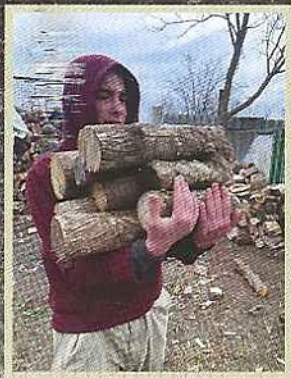

**WINTER IS HARD.
WAR MAKES IT WORSE.**

Mulberry

INTERNATIONAL

PO BOX 43623 Louisville KY 40253

www.mulberryinternational.org

LOUISVILLE KY 400

16 SEP 2025 PM 3 L

USA/POSTCARD

1775 ★ 2025

SURVIVING WINTER IN A WAR ZONE

For thousands of families in Ukraine, this winter brings not only plummeting temperatures, but daily blackouts and destruction. Russia constantly attacks the Ukrainian power grid and oil refineries.