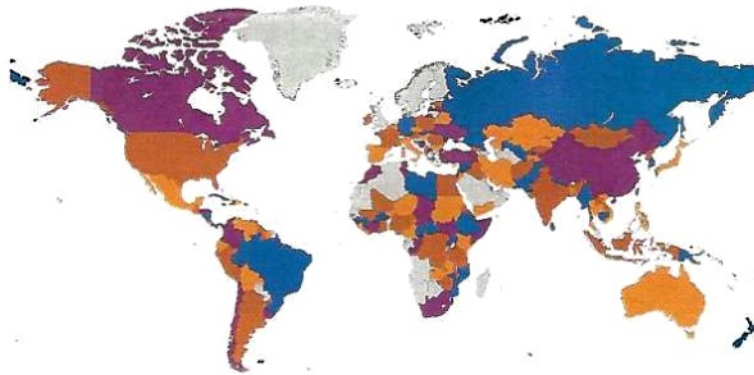

# International Disaster Emergency Service, Inc.

355 Park 32 West Drive, Noblesville, IN 46062

Phone: 317-773-4111 • Email: [ides@ides.org](mailto:ides@ides.org) • Website: [www.ides.org](http://www.ides.org)

March 10, 2026

Dear Pine Lake Christian Church

We have been asked many times, "Is IDES working in...". If we happen to say no, they always want to know why, since they see a huge need in that area. We then explain to them that IDES is not just a humanitarian organization, but that we are here to spread the Gospel! We only work in areas where God can get the glory. We work through churches or missionaries that are already established in the area of need. By working through them, those who are suffering receive free help to improve their life, but even more importantly, they learn that the help came from God, who loves them and can give them **eternal** life.

This map shows the places where IDES has worked since our beginning in 1973. The gray places are the only countries we have not yet worked.

Think of what it took to color this map. Only God could put together the network to make this happen. It took the right churches, their leaders and donors, missionaries and their leaders and donors, and people telling other people about IDES. It also took donors like you. God is working all around the world to help those in need and we are all a part of it!